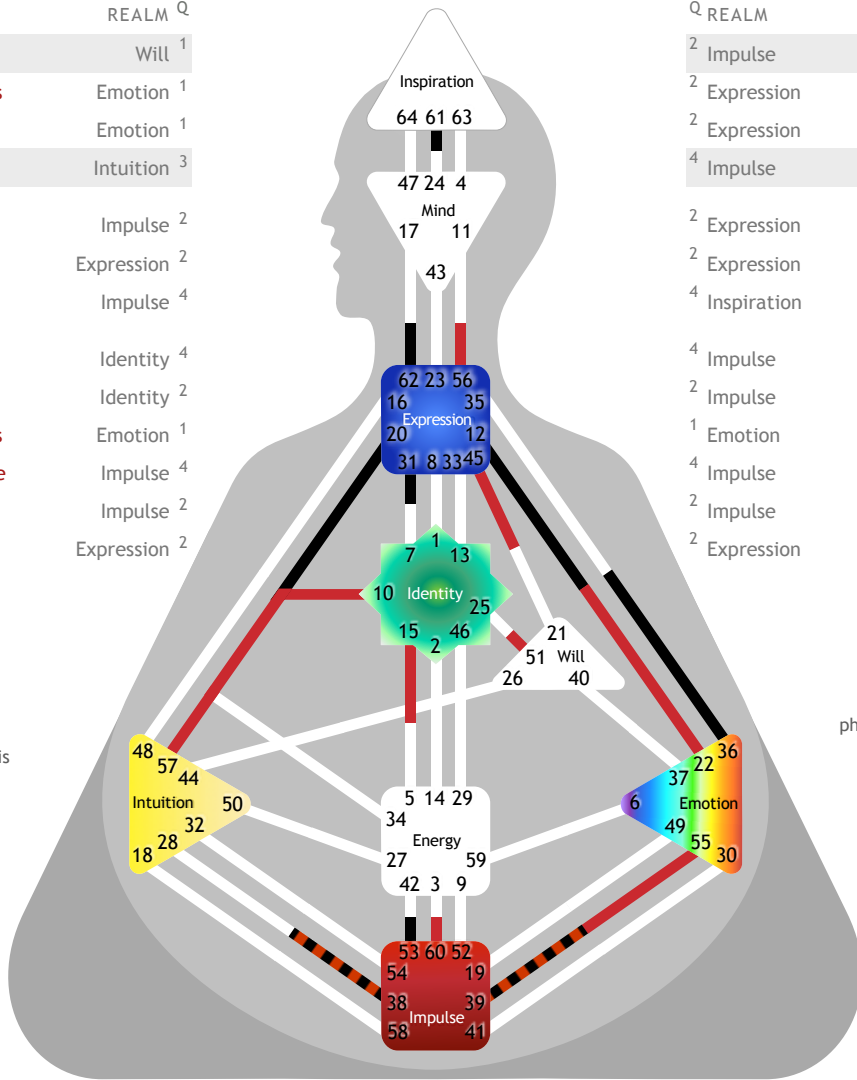

BODYGRAPH – RELEASING YOUR POTENTIAL

Sa, 6. July 1907 16:07:00 LMT (06h 37W)

MEX - Coyoacan, 099W10° 00" 19N20° 00"

BASIC TYPE: Manifestor (Initiator)
Life Code: proactive - Chemistry Theme: empowering
Aura Characteristics: self-contained and self-sufficient
Energy Mode: Efficient und forceful use of resources and energy
DECISION MAKING: emotional

GLOBAL ROLE: The left angle cross of Individualism
PROFILE: 5 / 1 The way of Impact - Practical Solutions based on Clarity / Security based on Well-Foundedness

POTENTIAL	REALM Q
☉ 51¹ Initiative	Will¹
♀ 22⁴ Graciousness	Emotion¹
♀ 55⁶ Freedom	Emotion¹
⊕ ∇ 57¹ Intuition	Intuition³
☾ 60³ Realism	Impulse²
♋ 56⁴ Enrichment	Expression²
♌ 60⁴ Realism	Impulse⁴
♂ ∇ 10⁵ Naturalness	Identity⁴
♃ 15⁶ Magnetism	Identity²
♄ 22⁵ Graciousness	Emotion¹
♅ ∇ 38⁴ Perseverance	Impulse⁴
♆ 39¹ Dynamism	Impulse²
♁ 45⁶ Synergy	Expression²

Q REALM	POTENTIAL
2 Impulse	Dynamism ▲ 39⁵ ☉
2 Expression	Leadership 31⁵ ♀
2 Expression	Discrimination 12³ ♀
4 Impulse	Perseverance 38⁵ ⊕
2 Expression	Self Assurance 20⁴ ☾
2 Expression	Precision 62³ ♋
4 Inspiration	Inspiration 61³ ♌
4 Impulse	Perseverance 38⁵ ♂
2 Impulse	Expansion 53⁶ ♃
1 Emotion	Humanity ∇ 36⁶ ♄
4 Impulse	Perseverance 38² ♅
2 Impulse	Dynamism ∇ 39⁴ ♆
2 Expression	Discrimination ★ 12² ♁

1. CENTRES
2. Inspiration Seeking
   - Mind Thinking
   - Expression Metamorphosis
   - Identity Self
   - Will Willpower
   - Energy Response
   - Intuition Alertness
   - Emotion Feeling
   - Impulse Drive

ATTRIBUTES

6	3	2	5	connected
5	2	4	6	clear
4	4	2	6	open
3	1	3	4	experienced
2	0	2	2	natural
1	3	0	3	secure

VENUS 1 3 3 5 6 5

Health Type: Touch/stimulating - panoramic Vision

Radiance: 4 Trust Brain: 4 passive
Connectivity: 1 Interaction Environment: 6 exogenous

ORIENTATION RR RR

Mind: 5 receptive
Perspective: 6 peripheral

Concern: 3 Impact
Approach: 5 practical

SPECIALISATION	COMPLEXITY 1
20 / 57 Awareness - Immediate expression of spontaneous intuitive awareness	
20 / 10 Intelligence - Staying present in authentic behaviour as an expression of the Self in the now	
12 / 22 Passion - Appeal by open articulation of personal moods and feelings	
10 / 57 Self-awareness - Beauty of authentic behavior based on intuition	
55 / 39 Romance - Use of obstruction as opportunity for the release of emotional abundance	

STREAM

- Creativity
- Self-Expression
- Creativity
- Self-Expression
- Creativity