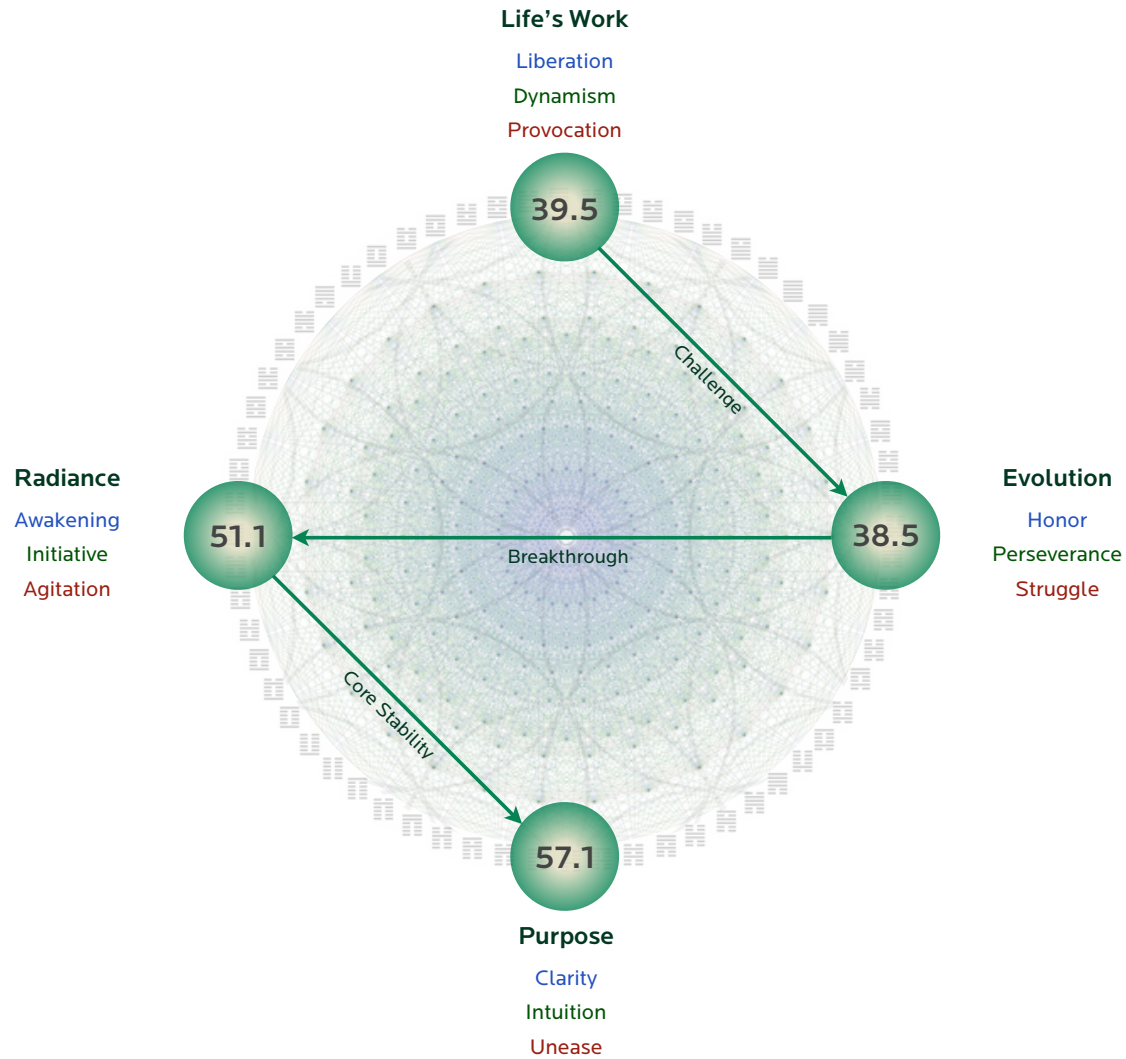

THE PRIME GIFTS

Frida Kahlo

Essence, Siddhi = blue text

Potenital, Gift = green text

Shadow = red text