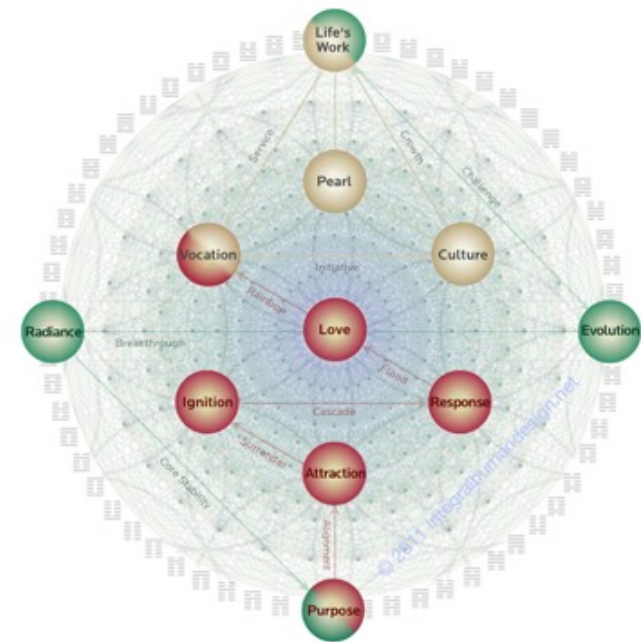

THE GOLDEN PATH

Your Golden Path is a threefold journey. This evaluation introduces you to the first part of the journey, the Prime Gifts.

The four **Prime Gifts** are the cornerstones, the themes and the challenges of your global role in this lifetime. The path through your Prime Gifts grounds you deeply in yourself and in the physical reality of your body. It is a path that weaves these cornerstones together in their interdependency, interrelatedness and integration. It supports you to fully embody your life's Purpose and to find not only fulfilment and a sense of purpose in this life, but to be deeply grounded in Core Stability in this embodiment.

The **Venus Sequence** is the path of courageous emotional opening and connecting in the relational space. It is a journey of expanding your heart through aligning with your attractor field and releasing your defence patterns. The cascade of this path supports you to let go of the pain of separation, to fully open as love, and to feel into and connect with your Core Vocation.

The **Pearl** is the state or stage of genuine exchange with the universe, of giving and receiving your deepest gifts in synchronicity with the greater whole. This third path guides you to a deep understanding of how you offer your Core Contribution. It supports the growth of our ability to resonate with the