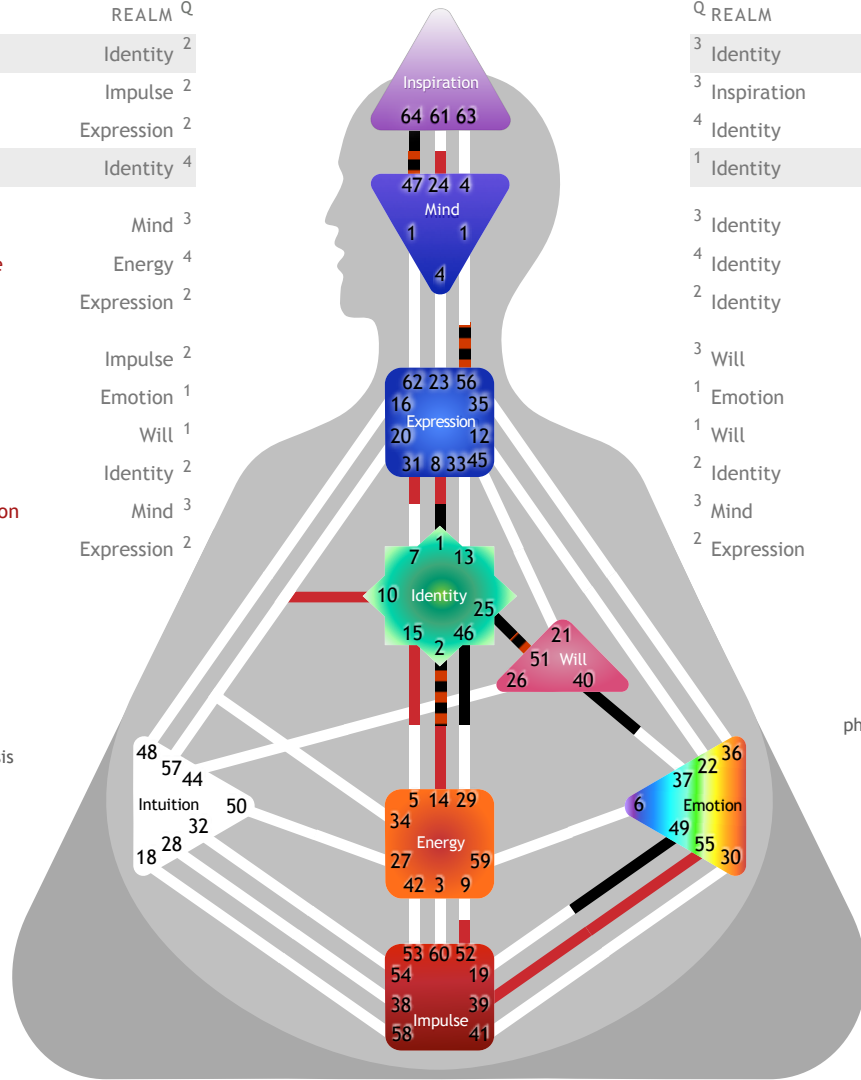

BODYGRAPH – RELEASING YOUR POTENTIAL

Fr, 23. September 1938 21:45:00 MET (01h 00E)

A - Wien, 016E22' 00" 48N13' 00"

BASIC TYPE: Manifesting Generator (Specialist)
Life Code: responsive (intense) - Chemistry Theme: dynamic
Aura Characteristics: open and self-sufficient
Energy Mode: Satisfying and effective use of own creative vital energy
DECISION MAKING: emotional

GLOBAL ROLE: The right angle cross of the Vessel of Love (3)
PROFILE: 3 / 5 The way of Rebellion - Flexibility based on Adaptness / Realistic Attainment based on Clarity

POTENTIAL	REALM Q
☉ 15⁵ Magnetism	Identity²
♀ 52¹ Restraint	Impulse²
♀ 31⁶ Leadership	Expression²
⊕ 10⁵ Naturalness	Identity⁴
☾ 24⁶ Invention	Mind³
♋ 14³ Competence	Energy⁴
♌ 8³ Style	Expression²
♂ ▲ 39³ Dynamism	Impulse²
♀ ▽ 55³ Freedom	Emotion¹
♁ 51² Initiative	Will¹
♁ 2⁴ Orientation	Identity²
♁ ▽ 47² Transmutation	Mind³
♁ 56³ Enrichment	Expression²

Q REALM	POTENTIAL
3 Identity	Delight 46³ ☉
3 Inspiration	Imagination 64⁶ ♀
4 Identity	Freshness 1³ ♀
1 Identity	Acceptance 25³ ⊕
3 Identity	Delight 46³ ☾
4 Identity	Freshness 1⁶ ♋
2 Identity	Orientation 2⁶ ♌
3 Will	Resolve 40⁵ ♂
1 Emotion	Revolution 49⁵ ♁
1 Will	Initiative 51¹ ♁
2 Identity	Orientation 2⁵ ♁
3 Mind	Transmutation 47⁵ ♁
2 Expression	Enrichment 56⁶ ♁

1. CENTRES
2. Inspiration Seeking
   - Mind Thinking
   - Expression Metamorphosis
   - Identity Self
   - Will Willpower
   - Energy Response
   - Intuition Alertness
   - Emotion Feeling
   - Impulse Drive

VENUS 5 6 3 5 6 3

12 mental

physical 4 10 emotional

ATTRIBUTES

6	2	4	6	connected
5	2	4	6	clear
4	1	0	1	open
3	5	4	9	experienced
2	2	0	2	natural
1	1	1	2	secure

Health Type: Appetite/alternating - Touch

Radiance: 1 Grounding   Brain: 6 passive   MIND: 2 strategic   Concern: 1 Foundation
Connectivity: 1 Interaction   Environment: 3 endogenous   Perspective: 1 focused   Approach: 6 all-embracing

SPECIALISATION	COMPLEXITY 3	STREAM
64 / 47	Realisation - Reflection of memories in order to sense the meaning of completed experiences	Fulfillment
8 / 1	Originality - Presentation of creative freshness in one's own style	Creativity
2 / 14	Empowerment - Decisive and exemplary implementation of resources for a specific mission	Creativity
25 / 51	Uniqueness - Courage and genuineness to go one's own and unique way	Centredness
55 / 39	Romance - Use of obstruction as opportunity for the release of emotional abundance	Creativity
.....	.....	.....
.....	.....	.....
.....	.....	.....